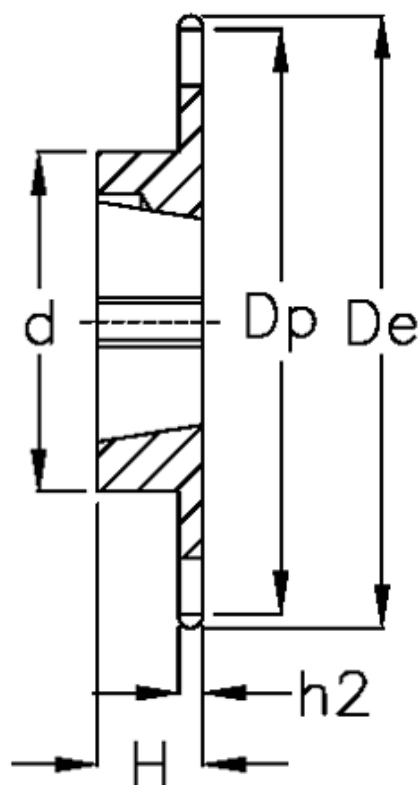

Article number: 616031009017

Description: Taperbored sprocket 20 B-1 Z=17 simplex
for bushing 2517

Measures

C	= 3.5
d	= 108
De	= 187.9
Dp	= 172.78
For bush	= 2517
For chain size	= 1 1/4" x 3/4"
For chain type	= 20 B-1
H	= 45

h1	= 18.5
Material	= Stål
Number of teeth	= 17